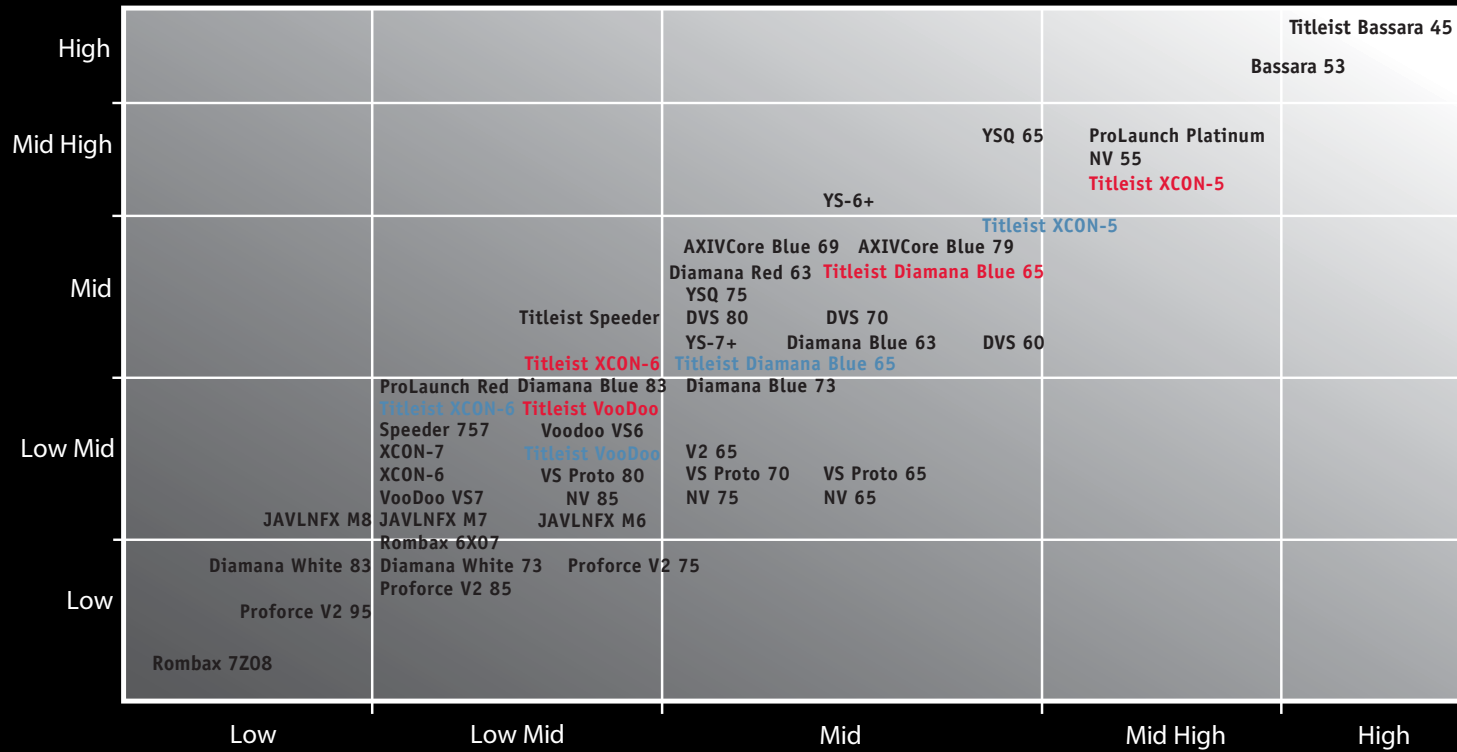

# 909 DRIVER STOCK & CUSTOM SHAFTS

L  
A  
U  
N  
C  
H

SPIN

KEY

- Stock Shafts
- Stock Shafts Tipped 1"
- Custom Shafts

Note: Because every player loads and releases shafts differently, the above chart is a relative (not absolute) measure of how each shaft performs, and how they perform relative to each other.